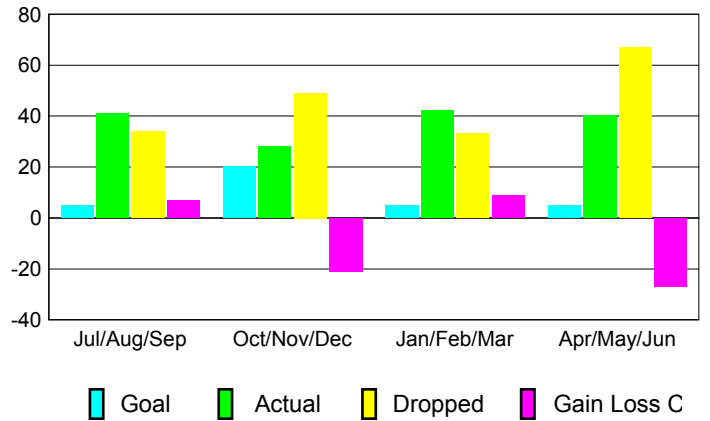

GMT: **John Muller**

Location: **AUSTRALIA**

GMT CA: **7**

CLUBS

Month	New Club Goal	Actual New Clubs	Actual Dropped Clubs	Gain/Loss of Clubs
2012-2013				
Jul/Aug/Sep	0	0	0	0
Oct/Nov/Dec	1	0	0	0
Jan/Feb/Mar	0	0	0	0
Apr/May/June	0	0	0	0
Totals	1	0	0	0

Club Results 2012-2013

Goal, New, Dropped, Gain/Loss

YTD Status Quo Clubs 2012-2013

Status Quo Clubs Compared to Status Quo Members

Club Gain/Loss 2012-2013

MEMBERSHIP

Month	Net Memb Goal	Actual New Memb	Actual Dropped Memb	Gain/Loss of Memb
2012-2013				
Jul/Aug/Sep	5	41	34	7
Oct/Nov/Dec	20	28	49	-21
Jan/Feb/Mar	5	42	33	9
Apr/May/June	5	40	67	-27
Totals	35	151	183	-32

Membership Results 2012-2013

Goal, New, Dropped, Gain/Loss

Gender Comparison 2012-2013

Membership Gain/Loss 2012-2013